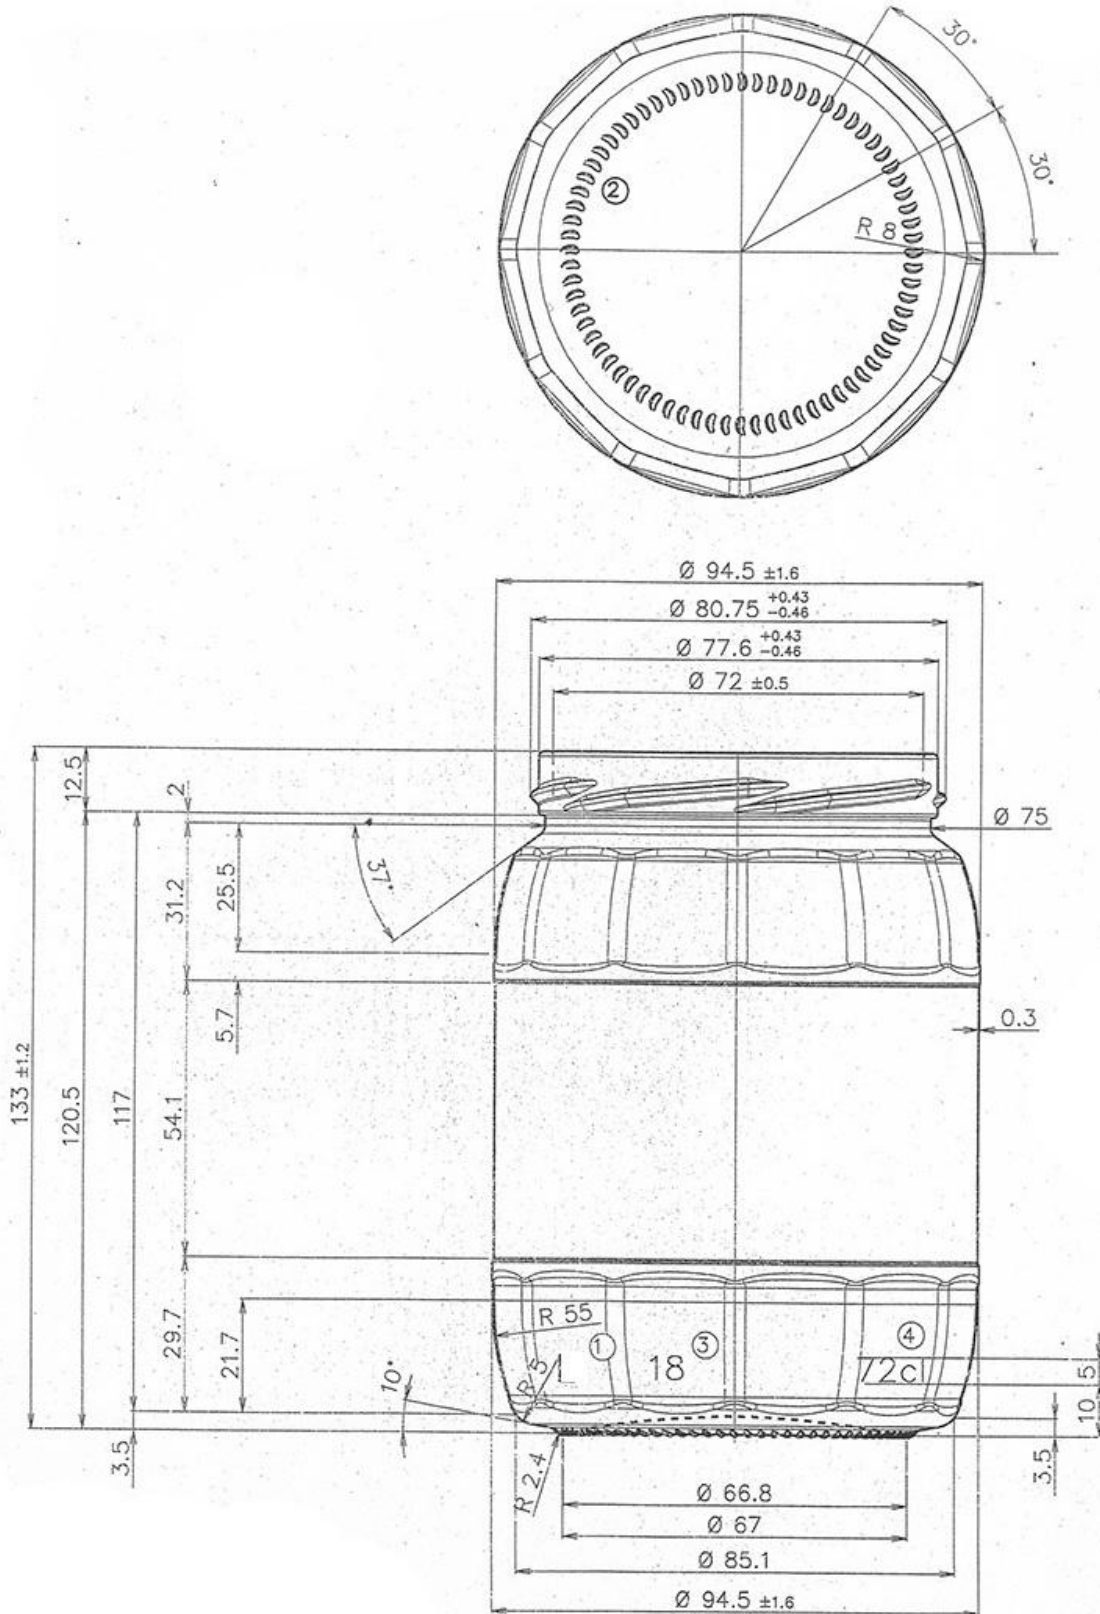

ALEVGOR GLASS

Barrel 720ml TO 82

Code	157
Capacity	720 ml
Weight	310 g
Units per pallet	2 112